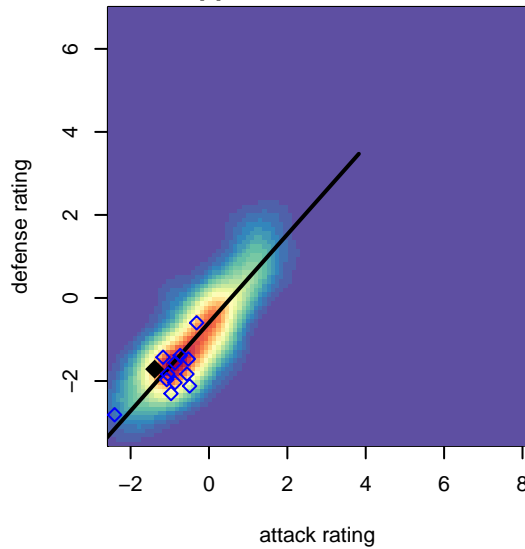

FC West Surge B03

FC West
Forest Grove, OR
B03 total strength=355
attack=0.25 defense=0.18
fall league = PTT B03 Div 2 Blue
spr league = Spr OYS B03 Div 2 Blue

alt names used:
FC West Surge
FC West Surge
FC West Surge

Venues played:
2015 PTT B03 Division 2 Blue
2015 OYS Founders Cup B03
2015 Spr OYS B03 Division 2 Blue

**attack and defense variance (black dot)
relative to other teams
and top 10 in region**

**attack and defense rating
relative to others at age
and all opponents in last 13 months**