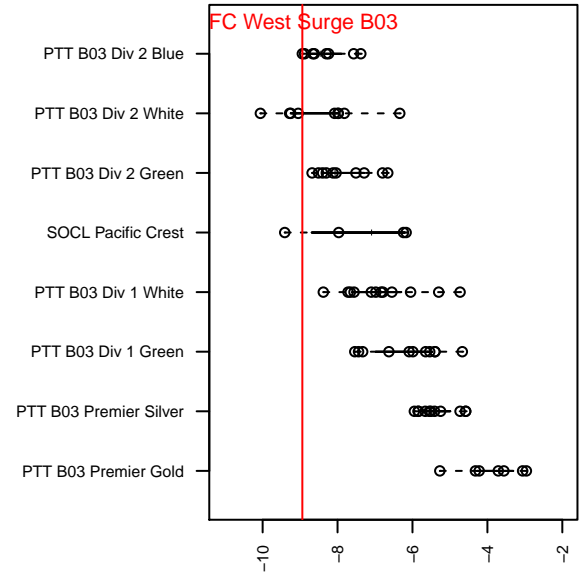

FC West Surge B03

FC West
Forest Grove, OR
B03 total strength=355
attack=0.25 defense=0.18
fall league = PTT B03 Div 2 Blue
spr league = Spr OYS B03 Div 2 Blue

alt names used:
FC West Surge
FC West Surge
FC West Surge

Venues played:
2015 PTT B03 Division 2 Blue
2015 OYS Founders Cup B03
2015 Spr OYS B03 Division 2 Blue

**attack and defense variance (black dot)
relative to other teams
and top 10 in region**

**attack and defense rating
relative to others at age
and all opponents in last 13 months**