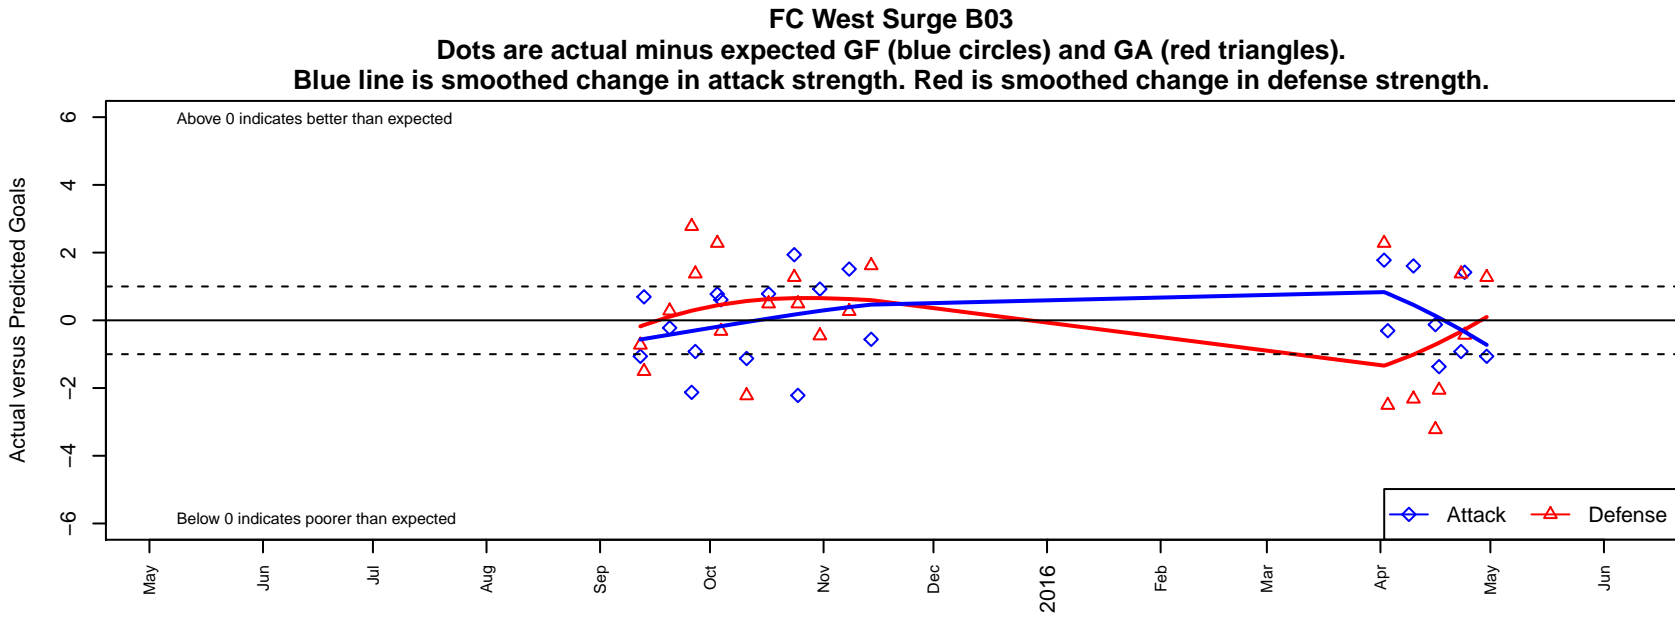

FC West Surge B03

FC West
Forest Grove, OR
B03 total strength=355
attack=0.25 defense=0.18
fall league = PTT B03 Div 2 Blue
spr league = Spr OYS B03 Div 2 Blue

alt names used:
FC West Surge
FC West Surge
FC West Surge

Venues played:
2015 PTT B03 Division 2 Blue
2015 OYS Founders Cup B03
2015 Spr OYS B03 Division 2 Blue

**attack and defense variance (black dot)
relative to other teams
and top 10 in region**

**attack and defense rating
relative to others at age
and all opponents in last 13 months**